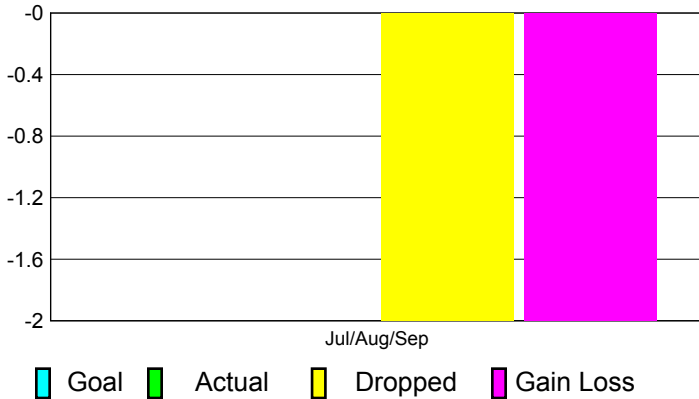

## CLUBS

**Club Results**  
2012-2013

**Clubs**  
2011-2012

Month	New Club Goal	Actual New Clubs	Actual Dropped Clubs	Gain/Loss of Clubs	Gain/Loss of Clubs
Jul/Aug/Sep		0	-2	-2	0
<b>Totals</b>		<b>0</b>	<b>-2</b>	<b>-2</b>	<b>0</b>

### Club Results 2012-2013

Goal, New, Dropped, Gain/Loss

### Comparison of Club Gain/Loss

Current Year Compared to the Previous Year