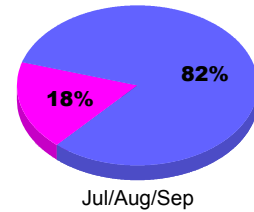

Gender Comparison 2012-2013