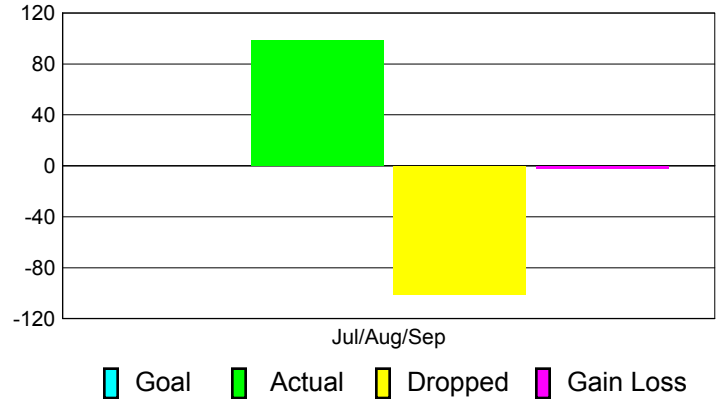

### YTD Status Quo Clubs 2012-2013

Status Quo Clubs Compared to Status Quo Members

## MEMBERSHIP

**Membership Results**  
2012-2013

**Membership**  
2011-2012

Month	Net Memb Goal	Actual New Memb	Actual Dropped Memb	Gain/Loss of Memb	Gain/Loss of Memb
Jul/Aug/Sep		99	-101	-2	45
<b>Totals</b>		<b>99</b>	<b>-101</b>	<b>-2</b>	<b>45</b>

### Membership Results 2012-2013

Goal, New, Dropped, Gain/Loss

### Comparison of Membership Gain/Loss

Current Year Compared to the Previous Year